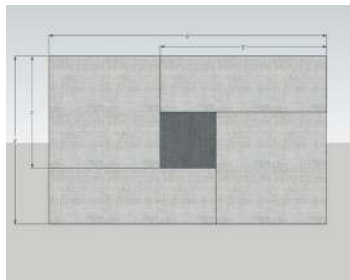

WALL-MOUNTED ACOUSTICAL PANELS

Western Technical College, La Crosse, WI
Designer: Interior Systems
Shown: Custom designed panels

Contemporary Office Space
Designer: Interior Systems
Shown: Rectangles 12" x 36" x 1"
Square 12" x 12" x 2"
Squares 24" x 24" x 2"

Contemporary Office Space
Designer: Interior Systems
Shown: Squares 24" x 24" x 2"
Squares 48" x 48" x 1"

product features

- High sound absorption
- Wide selection of fabric styles
- Available in 1" and 2" thickness
- *Fabric-faced ceiling panels*

also available

standard component dimensions

wall design combinations

geoforms tessuto™
Hexagons 19" x 22" x 1"
Hexagons 19" x 22" x 2"

geoforms tessuto™
Rectangles 12" x 36" x 1"
Square 12" x 12" x 2"
Squares 24" x 24" x 2"

geoforms tessuto™
Rectangles 12" x 12" x 2"
Squares 36" x 36" x 1"

geoforms tessuto™
Circles 23" Dia
Circles 46" Dia