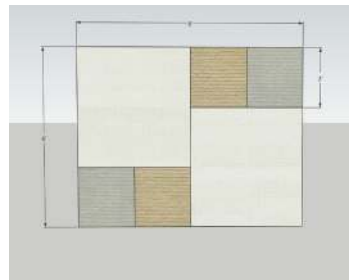

WALL-MOUNTED ACOUSTICAL PANELS

Western Technical College, La Crosse, WI
Designer: Interior Systems
Shown: Custom designed panels

Contemporary Office Space
Designer: Interior Systems
Shown: Rectangles 12" x 36" x 1"
Square 12" x 12" x 2"
Squares 24" x 24" x 2"

Contemporary Office Space
Designer: Interior Systems
Shown: Squares 24" x 24" x 2"
Squares 48" x 48" x 1"

product features

- High sound absorption
- Wide selection of fabric styles
- Available in 1" and 2" thickness
- *Fabric-faced ceiling panels*

also available

standard component dimensions

wall design combinations

geoforms tessuto™
Hexagons 19" x 22" x 1"
Hexagons 19" x 22" x 2"

geoforms tessuto™
Rectangles 12" x 36" x 1"
Square 12" x 12" x 2"
Squares 24" x 24" x 2"

geoforms tessuto™
Rectangles 12" x 12" x 2"
Squares 36" x 36" x 1"

geoforms tessuto™
Circles 23" Dia
Circles 46" Dia