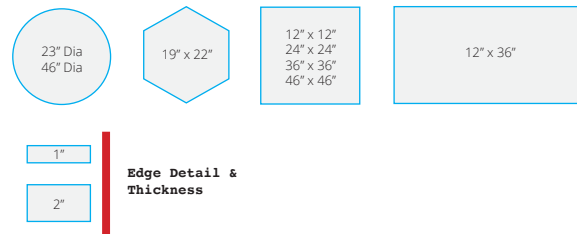

WALL-MOUNTED ACOUSTICAL PANELS

Western Technical College, La Crosse, WI
Designer: Interior Systems
Shown: Custom designed panels

Contemporary Office Space
Designer: Interior Systems
Shown: Rectangles 12" x 36" x 1"
Square 12" x 12" x 2"
Squares 24" x 24" x 2"

Contemporary Office Space
Designer: Interior Systems
Shown: Squares 24" x 24" x 2"
Squares 48" x 48" x 1"

product features

- High sound absorption
- Wide selection of fabric styles
- Available in 1" and 2" thickness
- *Fabric-faced ceiling panels*

also available

standard component dimensions

wall design combinations

geoforms tessuto™
Hexagons 19" x 22" x 1"
Hexagons 19" x 22" x 2"

geoforms tessuto™
Rectangles 12" x 36" x 1"
Square 12" x 12" x 2"
Squares 24" x 24" x 2"

geoforms tessuto™
Rectangles 12" x 12" x 2"
Squares 36" x 36" x 1"

geoforms tessuto™
Circles 23" Dia
Circles 46" Dia