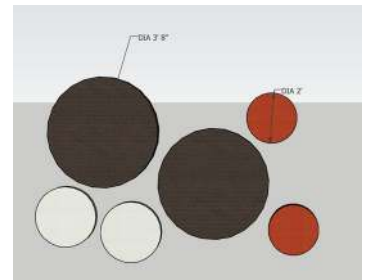

also available

standard component dimensions

wall design combinations

geoforms tessuto™
Hexagons 19" x 22" x 1"
Hexagons 19" x 22" x 2"

geoforms tessuto™
Rectangles 12" x 36" x 1"
Square 12" x 12" x 2"
Squares 24" x 24" x 2"

geoforms tessuto™
Rectangles 12" x 12" x 2"
Squares 36" x 36" x 1"

geoforms tessuto™
Circles 23" Dia
Circles 46" Dia