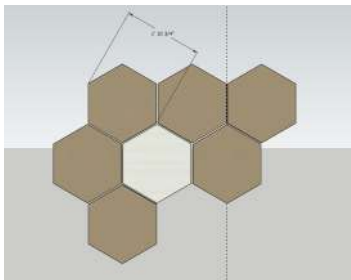

Contemporary Office Space
Designer: Interior Systems
Shown: Squares 24" x 24" x 2"
Squares 48" x 48" x 1"

product features

- High sound absorption
- Wide selection of fabric styles
- Available in 1" and 2" thickness
- *Fabric-faced ceiling panels*

also available

standard component dimensions

wall design combinations

geoforms tessuto™
Hexagons 19" x 22" x 1"
Hexagons 19" x 22" x 2"

geoforms tessuto™
Rectangles 12" x 36" x 1"
Square 12" x 12" x 2"
Squares 24" x 24" x 2"